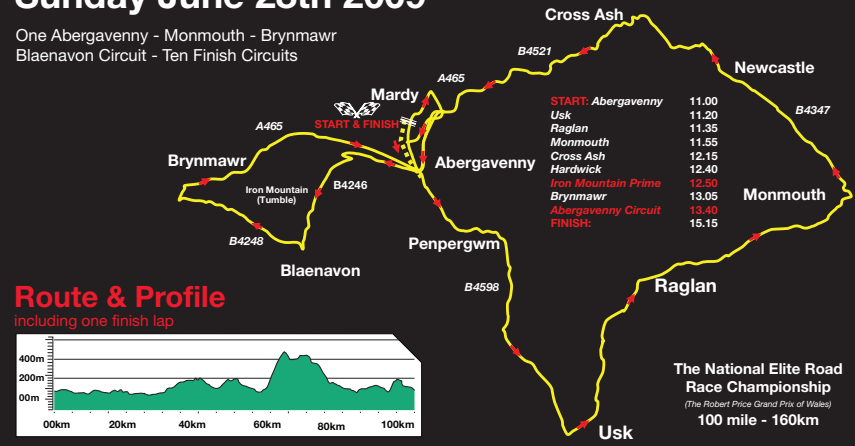

### The Get Connected!

**WALES OPEN CRITERIUM RACE**  
Friday 26th June 2009

### THE ROBERT PRICE BRITISH ELITE ROAD RACE CHAMPIONSHIP

Sunday June 28th 2009

One Abergavenny - Monmouth - Brynmawr  
Blaenavon Circuit - Ten Finish Circuits