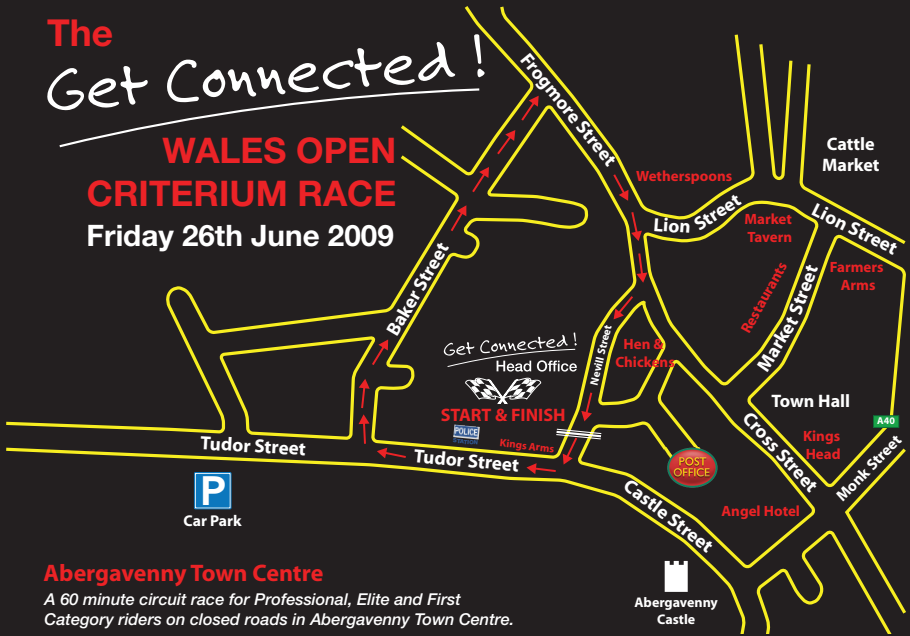

## 20<sup>th</sup> - 28<sup>th</sup> June 2009

### THE ROBERT PRICE BRITISH ELITE ROAD RACE CHAMPIONSHIP

Sunday June 28th 2009

One Abergavenny - Monmouth - Brynmawr  
Blaenavon Circuit - Ten Finish Circuits

### THE BRITISH JUNIOR ROAD RACE CHAMPIONSHIP

COURSE DETAILS Saturday 27th June 2009

### THE BRITISH WOMENS' ROAD RACE CHAMPIONSHIP

COURSE DETAILS Saturday 27th June 2009